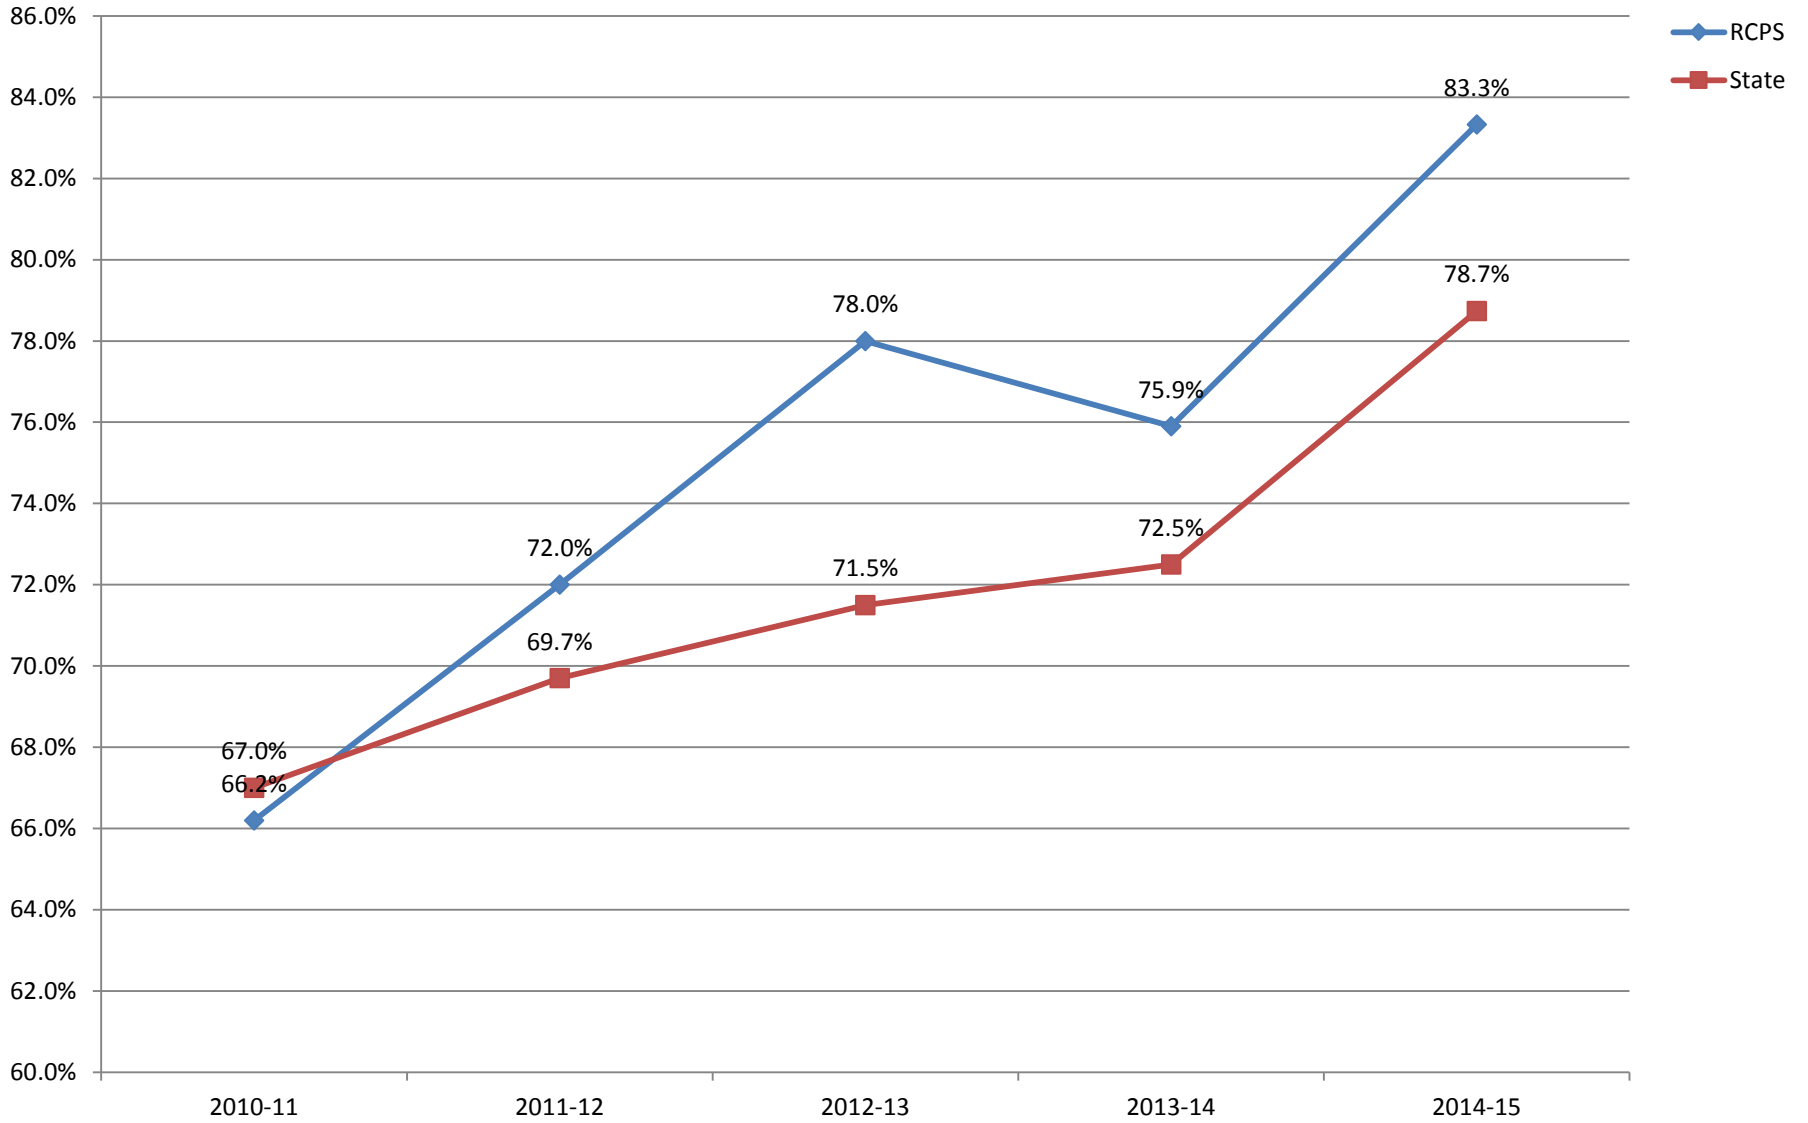

Graduation Rate Trends

RCPS Graduation Trend Study

* Four-Year Cohort Rate

RCPS Four-Year Cohort Graduation Rate Trend

RCPS Four-Year Cohort Graduation Rate Trend

RCPS Four-Year Graduation Rates

SCHOOL	2014 Grad Rate	2015 Grad Rate
Heritage High School	74.5%	84.5% (+10)
Rockdale County High School	79.7%	87.1% (+7.4)
Salem High School	80.2%	86.2% (+6)
District Overall	75.9%	83.3% (+7.4)