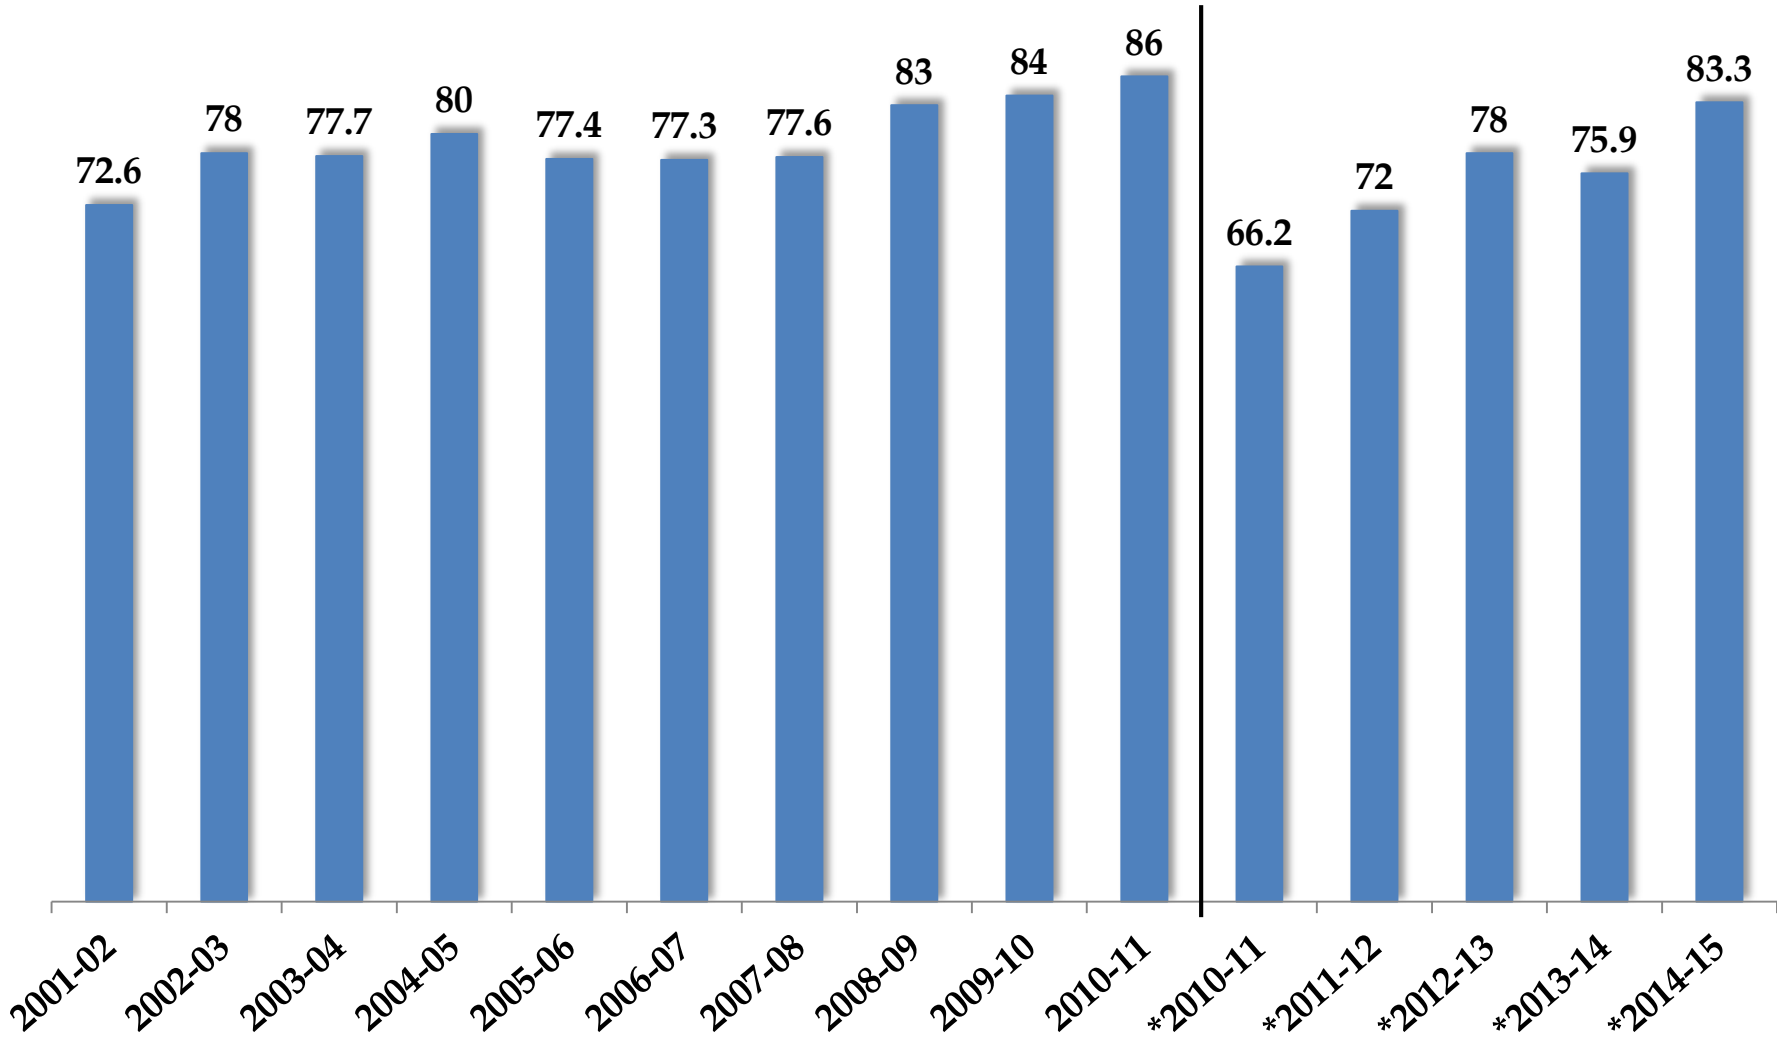

Graduation Rate Trends

RCPS Graduation Trend Study

* Four-Year Cohort Rate

RCPS Four-Year Cohort Graduation Rate Trend

RCPS Four-Year Cohort Graduation Rate Trend

RCPS Four-Year Graduation Rates

SCHOOL	2014 Grad Rate	2015 Grad Rate
Heritage High School	74.5%	84.5% (+10)
Rockdale County High School	79.7%	87.1% (+7.4)
Salem High School	80.2%	86.2% (+6)
District Overall	75.9%	83.3% (+7.4)