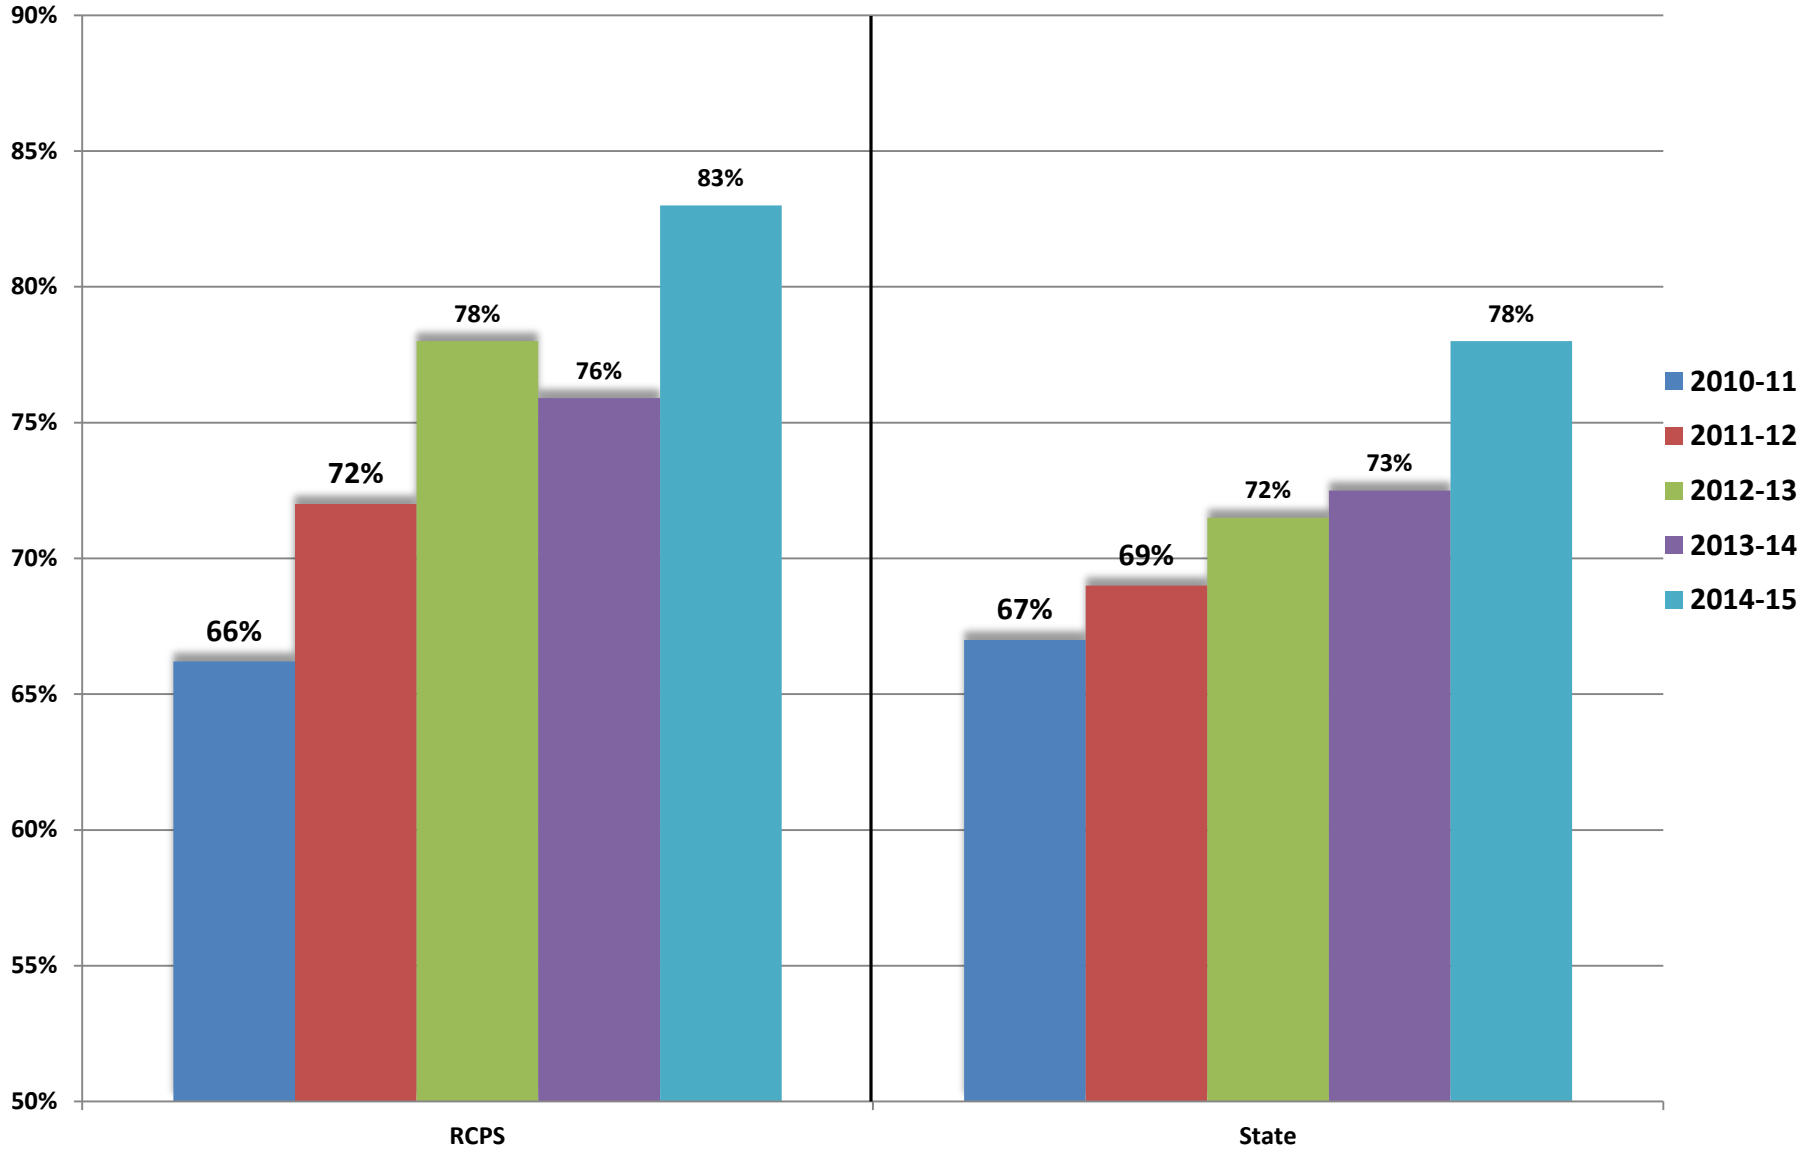

Graduation Rate Trends

RCPS Graduation Trend Study

* Four-Year Cohort Rate

RCPS Four-Year Cohort Graduation Rate Trend

RCPS Four-Year Cohort Graduation Rate Trend

RCPS Four-Year Graduation Rates

SCHOOL	2014 Grad Rate	2015 Grad Rate
Heritage High School	74.5%	84.5% (+10)
Rockdale County High School	79.7%	87.1% (+7.4)
Salem High School	80.2%	86.2% (+6)
District Overall	75.9%	83.3% (+7.4)